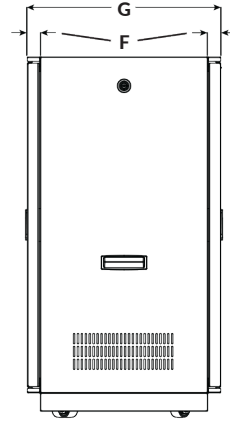

Rack Sizing Comparison Chart

Custom Series												
Product	A Height w/ Casters"	B Height w/o Casters"	C Usable Rack Space Height	D Width	E Width Including Side Panels	F Front/ Rear Door Depth	G Depth w/ Front & Rear Doors	H Usable Depth	Overall Depth	Construction	UL Certified	Max Load Weight
SR-CUSTOM-21U-20IN	43.25" (109.8cm)	40.25" (102.2cm)	36.75" (93.3cm)	19.77" (50.2cm)	21.02" (53.4cm)	1.58" (4cm)	23.31" (59.2cm)	20" (50.8cm)	20.16" (51.2cm)	Steel w/ Black Powder Coat	✓	1000 lbs (453.5kg)
SR-CUSTOM-21U-24IN	43.25" (109.8cm)	40.25" (102.2cm)	36.75" (93.3cm)	19.77" (50.2cm)	21.02" (53.4cm)	1.58" (4cm)	27.31" (69.4cm)	24" (61cm)	24.16" (61.4cm)	Steel w/ Black Powder Coat	✓	1000 lbs (453.5kg)
SR-CUSTOM-27U-20IN	53.75" (136.5cm)	50.75" (128.9cm)	47.25" (120cm)	19.77" (50.2cm)	21.02" (53.4cm)	1.58" (4cm)	23.31" (59.2cm)	20" (50.8cm)	20.16" (51.2cm)	Steel w/ Black Powder Coat	✓	1000 lbs (453.5kg)
SR-CUSTOM-27U-24IN	53.75" (136.5cm)	50.75" (128.9cm)	47.25" (120cm)	19.77" (50.2cm)	21.02" (53.4cm)	1.58" (4cm)	27.31" (69.4cm)	24" (61cm)	24.16" (61.4cm)	Steel w/ Black Powder Coat	✓	1000 lbs (453.5kg)
SR-CUSTOM-32U-20IN	62.5" (158.8cm)	59.5" (151.1cm)	56" (142.2cm)	19.77" (50.2cm)	21.02" (53.4cm)	1.58" (4cm)	23.31" (59.2cm)	20" (50.8cm)	20.16" (51.2cm)	Steel w/ Black Powder Coat	✓	1000 lbs (453.5kg)
SR-CUSTOM-32U-24IN	62.5" (158.8cm)	59.5" (151.1cm)	56" (142.2cm)	19.77" (50.2cm)	21.02" (53.4cm)	1.58" (4cm)	27.31" (69.4cm)	24" (61cm)	24.16" (61.4cm)	Steel w/ Black Powder Coat	✓	1000 lbs (453.5kg)
SR-CUSTOM-37U-20IN	71.25" (181cm)	68.25" (173.4cm)	64.75" (164.5cm)	19.77" (50.2cm)	21.02" (53.4cm)	1.58" (4cm)	23.31" (59.2cm)	20" (50.8cm)	20.16" (51.2cm)	Steel w/ Black Powder Coat	✓	1000 lbs (453.5kg)
SR-CUSTOM-37U-24IN	71.25" (181cm)	68.25" (173.4cm)	64.75" (164.5cm)	19.77" (50.2cm)	21.02" (53.4cm)	1.58" (4cm)	27.31" (69.4cm)	24" (61cm)	24.16" (61.4cm)	Steel w/ Black Powder Coat	✓	1000 lbs (453.5kg)
SR-CUSTOM-42U-20IN	79.9" (203cm)	76.9" (195.3cm)	73.5" (186.7cm)	19.77" (50.2cm)	21.02" (53.4cm)	1.58" (4cm)	23.31" (59.2cm)	20" (50.8cm)	20.16" (51.2cm)	Steel w/ Black Powder Coat	✓	1000 lbs (453.5kg)
SR-CUSTOM-42U-24IN	79.9" (203cm)	76.9" (195.3cm)	73.5" (186.7cm)	19.77" (50.2cm)	21.02" (53.4cm)	1.58" (4cm)	27.31" (69.4cm)	24" (61cm)	24.16" (61.4cm)	Steel w/ Black Powder Coat	✓	1000 lbs (453.5kg)