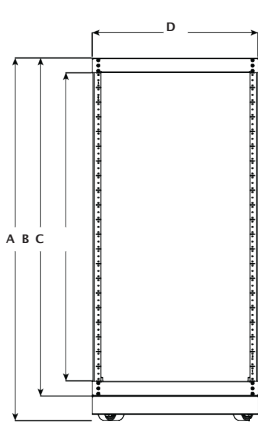

Rack Sizing Comparison Chart

Custom Series												
Product	A Height w/ Casters"	B Height w/o Casters"	C Usable Rack Space Height	D Width	E Width Including Side Panels	F Front/ Rear Door Depth	G Depth w/ Front & Rear Doors	H Usable Depth	Overall Depth	Construction	UL Certified	Max Load Weight
SR-CUSTOM-21U-20IN	43.25" (109.8cm)	40.25" (102.2cm)	36.75" (93.3cm)	19.77" (50.2cm)	21.02" (53.4cm)	1.58" (4cm)	23.31" (59.2cm)	20" (50.8cm)	20.16" (51.2cm)	Steel w/ Black Powder Coat	✓	1000 lbs (453.5kg)
SR-CUSTOM-21U-24IN	43.25" (109.8cm)	40.25" (102.2cm)	36.75" (93.3cm)	19.77" (50.2cm)	21.02" (53.4cm)	1.58" (4cm)	27.31" (69.4cm)	24" (61cm)	24.16" (61.4cm)	Steel w/ Black Powder Coat	✓	1000 lbs (453.5kg)
SR-CUSTOM-27U-20IN	53.75" (136.5cm)	50.75" (128.9cm)	47.25" (120cm)	19.77" (50.2cm)	21.02" (53.4cm)	1.58" (4cm)	23.31" (59.2cm)	20" (50.8cm)	20.16" (51.2cm)	Steel w/ Black Powder Coat	✓	1000 lbs (453.5kg)
SR-CUSTOM-27U-24IN	53.75" (136.5cm)	50.75" (128.9cm)	47.25" (120cm)	19.77" (50.2cm)	21.02" (53.4cm)	1.58" (4cm)	27.31" (69.4cm)	24" (61cm)	24.16" (61.4cm)	Steel w/ Black Powder Coat	✓	1000 lbs (453.5kg)
SR-CUSTOM-32U-20IN	62.5" (158.8cm)	59.5" (151.1cm)	56" (142.2cm)	19.77" (50.2cm)	21.02" (53.4cm)	1.58" (4cm)	23.31" (59.2cm)	20" (50.8cm)	20.16" (51.2cm)	Steel w/ Black Powder Coat	✓	1000 lbs (453.5kg)
SR-CUSTOM-32U-24IN	62.5" (158.8cm)	59.5" (151.1cm)	56" (142.2cm)	19.77" (50.2cm)	21.02" (53.4cm)	1.58" (4cm)	27.31" (69.4cm)	24" (61cm)	24.16" (61.4cm)	Steel w/ Black Powder Coat	✓	1000 lbs (453.5kg)
SR-CUSTOM-37U-20IN	71.25" (181cm)	68.25" (173.4cm)	64.75" (164.5cm)	19.77" (50.2cm)	21.02" (53.4cm)	1.58" (4cm)	23.31" (59.2cm)	20" (50.8cm)	20.16" (51.2cm)	Steel w/ Black Powder Coat	✓	1000 lbs (453.5kg)
SR-CUSTOM-37U-24IN	71.25" (181cm)	68.25" (173.4cm)	64.75" (164.5cm)	19.77" (50.2cm)	21.02" (53.4cm)	1.58" (4cm)	27.31" (69.4cm)	24" (61cm)	24.16" (61.4cm)	Steel w/ Black Powder Coat	✓	1000 lbs (453.5kg)
SR-CUSTOM-42U-20IN	79.9" (203cm)	76.9" (195.3cm)	73.5" (186.7cm)	19.77" (50.2cm)	21.02" (53.4cm)	1.58" (4cm)	23.31" (59.2cm)	20" (50.8cm)	20.16" (51.2cm)	Steel w/ Black Powder Coat	✓	1000 lbs (453.5kg)
SR-CUSTOM-42U-24IN	79.9" (203cm)	76.9" (195.3cm)	73.5" (186.7cm)	19.77" (50.2cm)	21.02" (53.4cm)	1.58" (4cm)	27.31" (69.4cm)	24" (61cm)	24.16" (61.4cm)	Steel w/ Black Powder Coat	✓	1000 lbs (453.5kg)