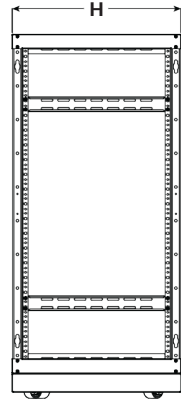

Rack Sizing Comparison Chart

Custom Series												
Product	A Height w/ Casters"	B Height w/o Casters"	C Usable Rack Space Height	D Width	E Width Including Side Panels	F Front/ Rear Door Depth	G Depth w/ Front & Rear Doors	H Usable Depth	Overall Depth	Construction	UL Certified	Max Load Weight
SR-CUSTOM-21U-20IN	43.25" (109.8cm)	40.25" (102.2cm)	36.75" (93.3cm)	19.77" (50.2cm)	21.02" (53.4cm)	1.58" (4cm)	23.31" (59.2cm)	20" (50.8cm)	20.16" (51.2cm)	Steel w/ Black Powder Coat	✓	1000 lbs (453.5kg)
SR-CUSTOM-21U-24IN	43.25" (109.8cm)	40.25" (102.2cm)	36.75" (93.3cm)	19.77" (50.2cm)	21.02" (53.4cm)	1.58" (4cm)	27.31" (69.4cm)	24" (61cm)	24.16" (61.4cm)	Steel w/ Black Powder Coat	✓	1000 lbs (453.5kg)
SR-CUSTOM-27U-20IN	53.75" (136.5cm)	50.75" (128.9cm)	47.25" (120cm)	19.77" (50.2cm)	21.02" (53.4cm)	1.58" (4cm)	23.31" (59.2cm)	20" (50.8cm)	20.16" (51.2cm)	Steel w/ Black Powder Coat	✓	1000 lbs (453.5kg)
SR-CUSTOM-27U-24IN	53.75" (136.5cm)	50.75" (128.9cm)	47.25" (120cm)	19.77" (50.2cm)	21.02" (53.4cm)	1.58" (4cm)	27.31" (69.4cm)	24" (61cm)	24.16" (61.4cm)	Steel w/ Black Powder Coat	✓	1000 lbs (453.5kg)
SR-CUSTOM-32U-20IN	62.5" (158.8cm)	59.5" (151.1cm)	56" (142.2cm)	19.77" (50.2cm)	21.02" (53.4cm)	1.58" (4cm)	23.31" (59.2cm)	20" (50.8cm)	20.16" (51.2cm)	Steel w/ Black Powder Coat	✓	1000 lbs (453.5kg)
SR-CUSTOM-32U-24IN	62.5" (158.8cm)	59.5" (151.1cm)	56" (142.2cm)	19.77" (50.2cm)	21.02" (53.4cm)	1.58" (4cm)	27.31" (69.4cm)	24" (61cm)	24.16" (61.4cm)	Steel w/ Black Powder Coat	✓	1000 lbs (453.5kg)
SR-CUSTOM-37U-20IN	71.25" (181cm)	68.25" (173.4cm)	64.75" (164.5cm)	19.77" (50.2cm)	21.02" (53.4cm)	1.58" (4cm)	23.31" (59.2cm)	20" (50.8cm)	20.16" (51.2cm)	Steel w/ Black Powder Coat	✓	1000 lbs (453.5kg)
SR-CUSTOM-37U-24IN	71.25" (181cm)	68.25" (173.4cm)	64.75" (164.5cm)	19.77" (50.2cm)	21.02" (53.4cm)	1.58" (4cm)	27.31" (69.4cm)	24" (61cm)	24.16" (61.4cm)	Steel w/ Black Powder Coat	✓	1000 lbs (453.5kg)
SR-CUSTOM-42U-20IN	79.9" (203cm)	76.9" (195.3cm)	73.5" (186.7cm)	19.77" (50.2cm)	21.02" (53.4cm)	1.58" (4cm)	23.31" (59.2cm)	20" (50.8cm)	20.16" (51.2cm)	Steel w/ Black Powder Coat	✓	1000 lbs (453.5kg)
SR-CUSTOM-42U-24IN	79.9" (203cm)	76.9" (195.3cm)	73.5" (186.7cm)	19.77" (50.2cm)	21.02" (53.4cm)	1.58" (4cm)	27.31" (69.4cm)	24" (61cm)	24.16" (61.4cm)	Steel w/ Black Powder Coat	✓	1000 lbs (453.5kg)